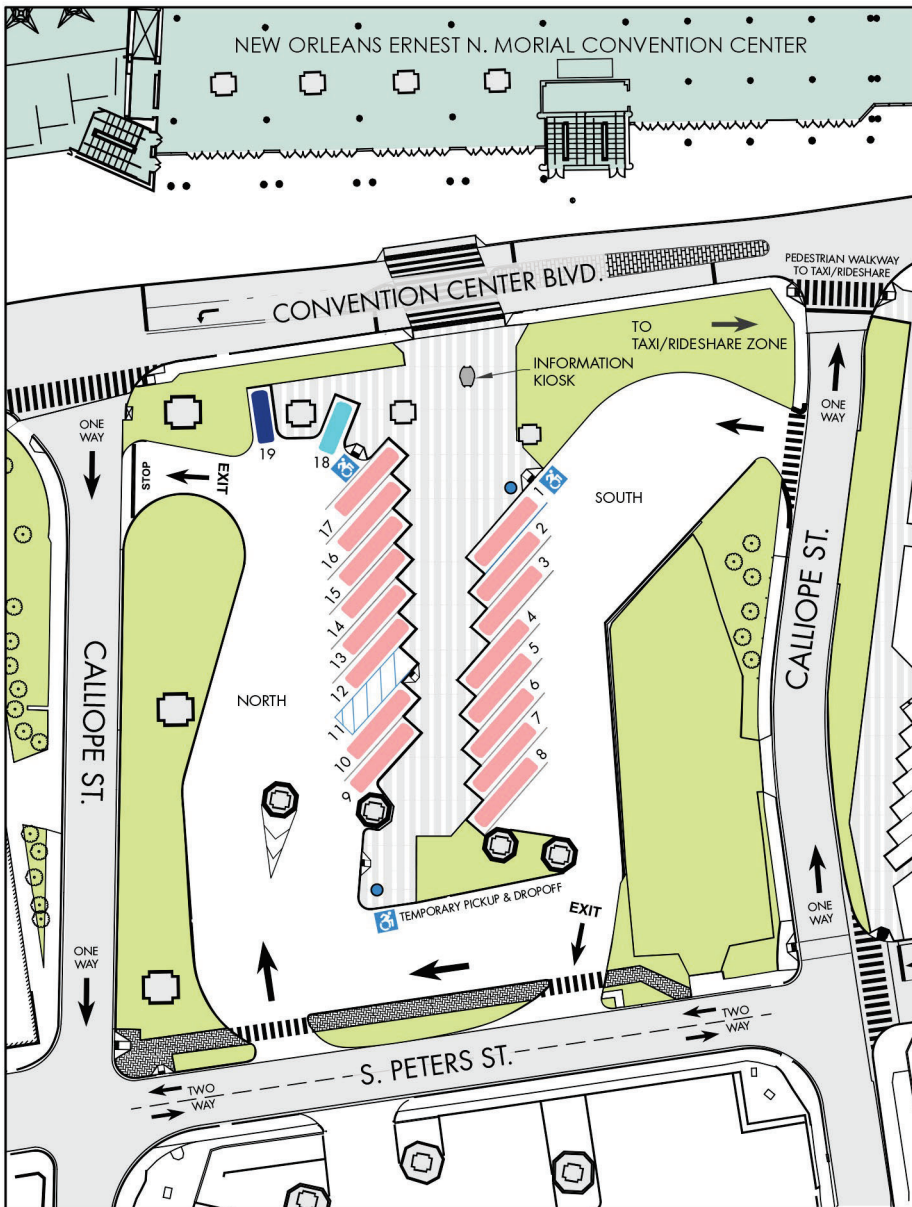

SHUTTLE HUB

NEW ORLEANS
ERNEST N. MORIAL
CONVENTION CENTER

← HALLS B-F LOBBY G HALLS H-J →

- Consolidated Arrival Point for All Shuttles
- Digital Signage with Route Information and Event Branding
- Accommodates Simultaneous Events with Shuttle Routes
- Covered Walkway to Convention Center

KEY

- SHUTTLE BAYS
- AIRPORT SHUTTLE
- PEDESTRIAN AREA
- MCCNO LOBBY
- MINIBUS BAY
- HANDICAP DROP-OFF
- ONLY CARS PERMITTED

ENTRANCES

SOUTH: 350 CALLIOPE ST.
NORTH: 1250 S. PETERS ST.